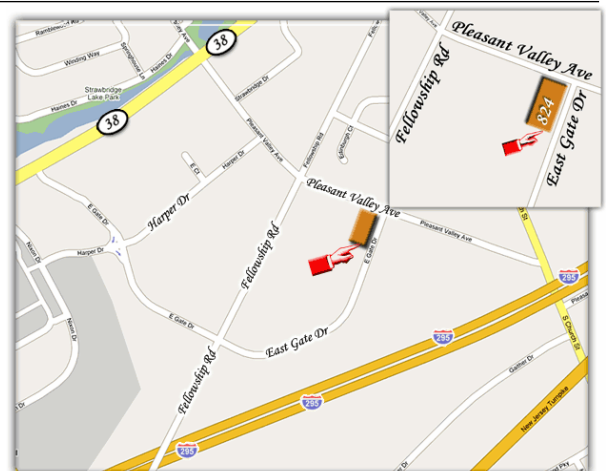

You are invited to our birthday Party at

For: _____

When? _____

Where? 824 East Gate Dr, Mt. Laurel, NJ 08054

RSVP: _____

Food Served:

- Pizza Cake
 Chips Other

Please Arrive 5 minutes before party starts.

For: _____

When? _____

Where? 824 East Gate Dr, Mt. Laurel, NJ 08054

RSVP: _____

Food Served:

- Pizza Cake
 Chips Other

Please Arrive 5 minutes before party starts.

Once in a gym kids should have their shoes and socks off. Girls should have their hair tied back.